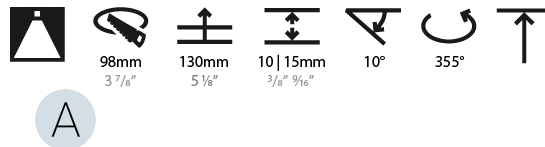

#### OPTICAL

Reflector°: 10  
 Adjustability: Rotational 355°; Tilt 10°

#### RATINGS AND CERTIFICATIONS

Certified By: Certified for North American Standards  
 IP rating: IP54

112mm 4 7/16"

Ø 95mm 3 3/4"

Ø 107mm 4 3/16"